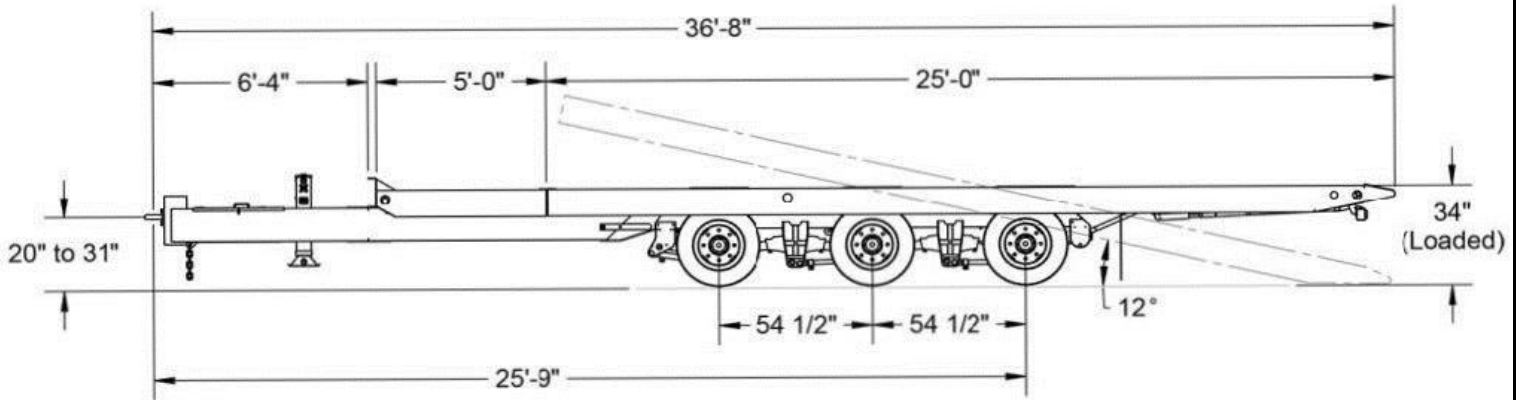

OSW Equipment & Repair, LLC

TDT-3SA-54K36 Tilt Deck

Length:	36' 8" Overall Length - 6' 4" Tongue - 5' Fixed Deck, 25' Tilt Deck		
Width:	102" Deck Width		
Deck Height	34" Loaded		
GVWR	66,980 lbs.		
Trailer Weight:	12,560 lbs.		
Capacity:	54,480 lbs.		
Hitch Type	Drawbar eye, 100,000 lb. capacity adjustable		
Safety Chains	2 each 1/2" x 36" Grade 70		
Decking:	2" Apitong in Outer Deck (High Traffic area's) No. 1 Gr. Fir in Center & Fixed Deck		
Cushion Cylinder	5" x 12" with internal metered flow to cushion loading and unloading		
Deck Latch	Over-center type with tension adjustment		
Suspension:	Hutch H-9700 Spring with 54.5" Spread		
Axles:	(3) - 22,500 lb. 71.5" Track Axles		
Brakes	12-1/4" x 7-1/2" air brakes with spring brakes all axles, auto slacks, 2S/2M ABS		
Wheels:	17.5" x 6.75" Unimount 8-275mm - Steel		
Tires:	215/75R 17.5 Radial Load Range (H)		
Landing Gear:	2 Speed 35,000 lb Lift Capacity		
LoadSecurement	22 ea. Stake Pocket/Chain Slot (11) - Per Side		
Storage:	In Tongue Tool Tray with Chain & Binder Management		
Paint:	OSW Silver, Black, or White		

Available Options & Accessories

OSW Equipment & Repair, LLC

TDT-3SA-54K36 Tilt Deck

	12" Outriggers (32 ea.)		
	48" Underbody Toolbox		
	Open Steel Traction Bars Outer Rear Tilt Deck		
	4S 2M ABS		
	Custom Paint (Category 4)		
	Custom Detail (Category 4)		
	235/75R 17.5 Tires (Triple)		
	Aluminum Wheels (17.5 Triple)		
	Spare Tire		
	Spare Tire Carrier		
	Mid Ship Turn Signal		
	Back Up Lights		
	Amber Strobe/TailLight		
	Oak Deck		
	Apitong Deck		
	Apitong Decking, Outer Tilt Deck Only		
	Hubometer		
	Chock Blocks		
	Rear Tongue Tool Box, Lockable		
	Extra Steps		
	Bucket Rest		
	Traction Bar Assembly		
	D-Ring Package (14 ea)		
	Undermount Winch Package (5 ea)		
	D-Rings (ea.)		
	Under Mount Weld-On Combination Winch (ea.)		